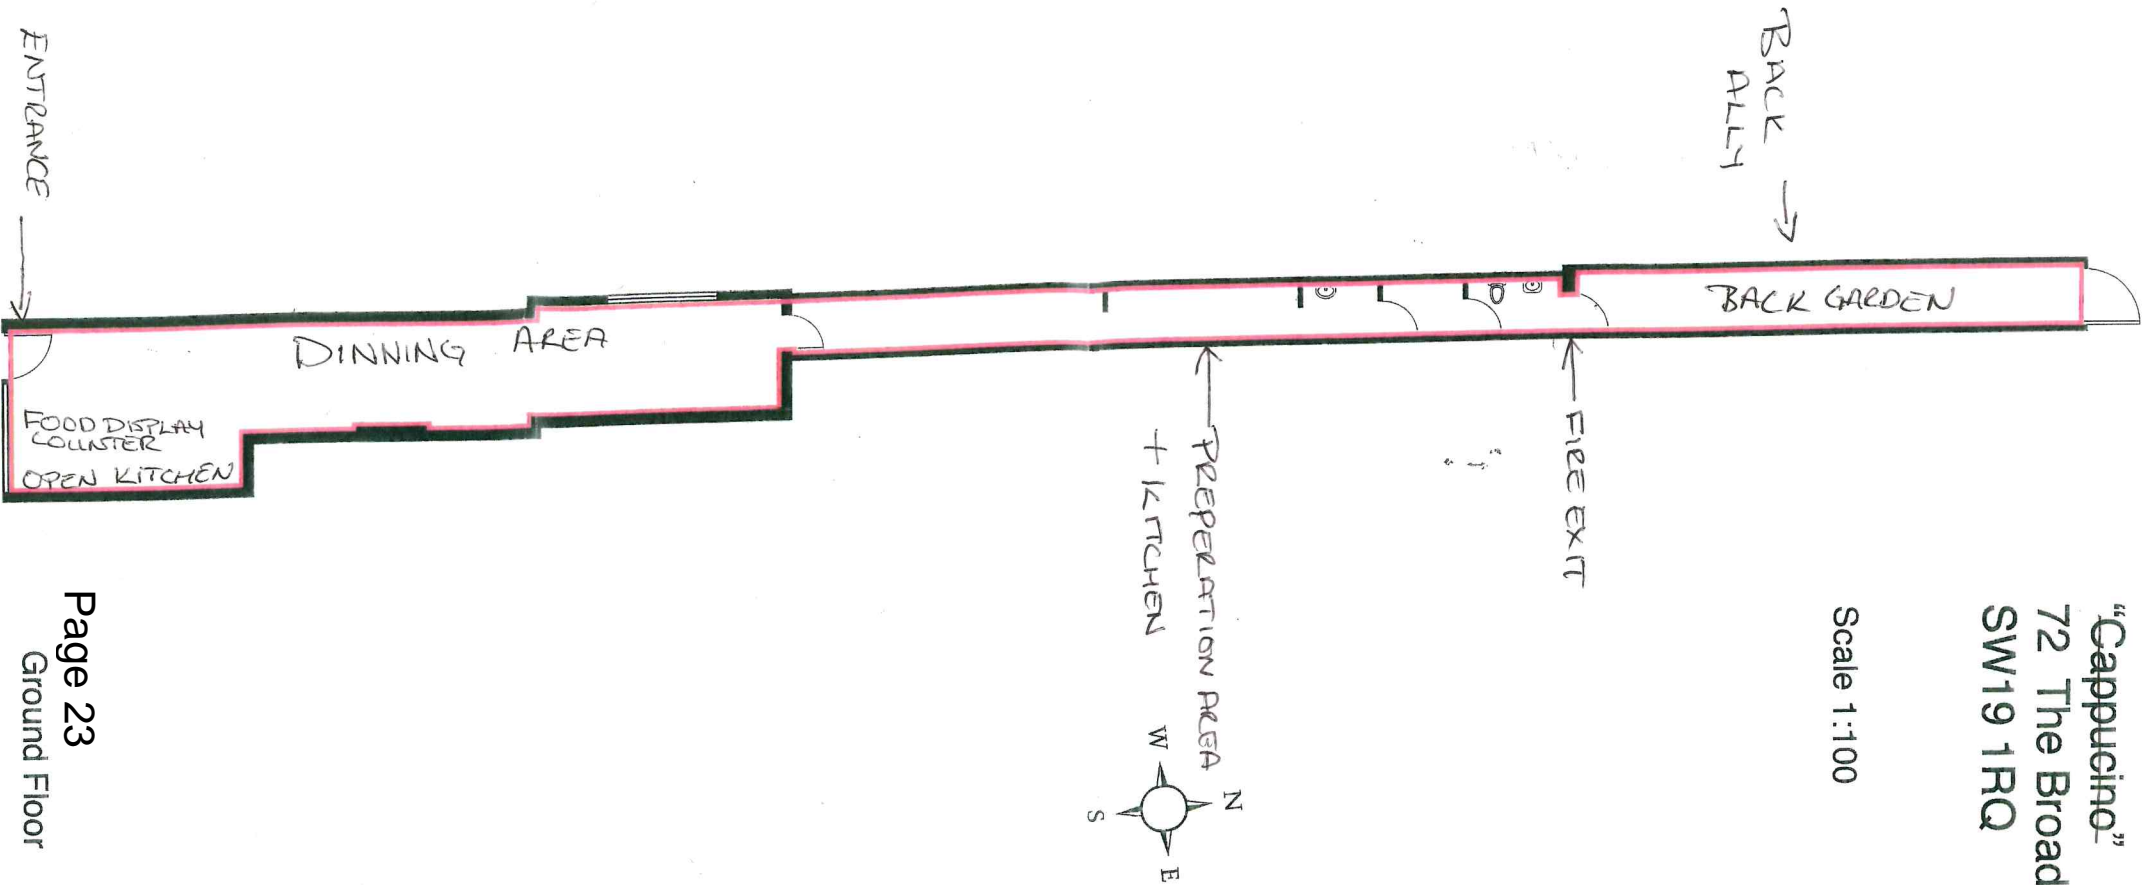

"Cappuccino" LAFFÉ KAFFEE
72 The Broadway Wimbledon
SW19 1RQ

Scale 1:100

This page is intentionally left blank