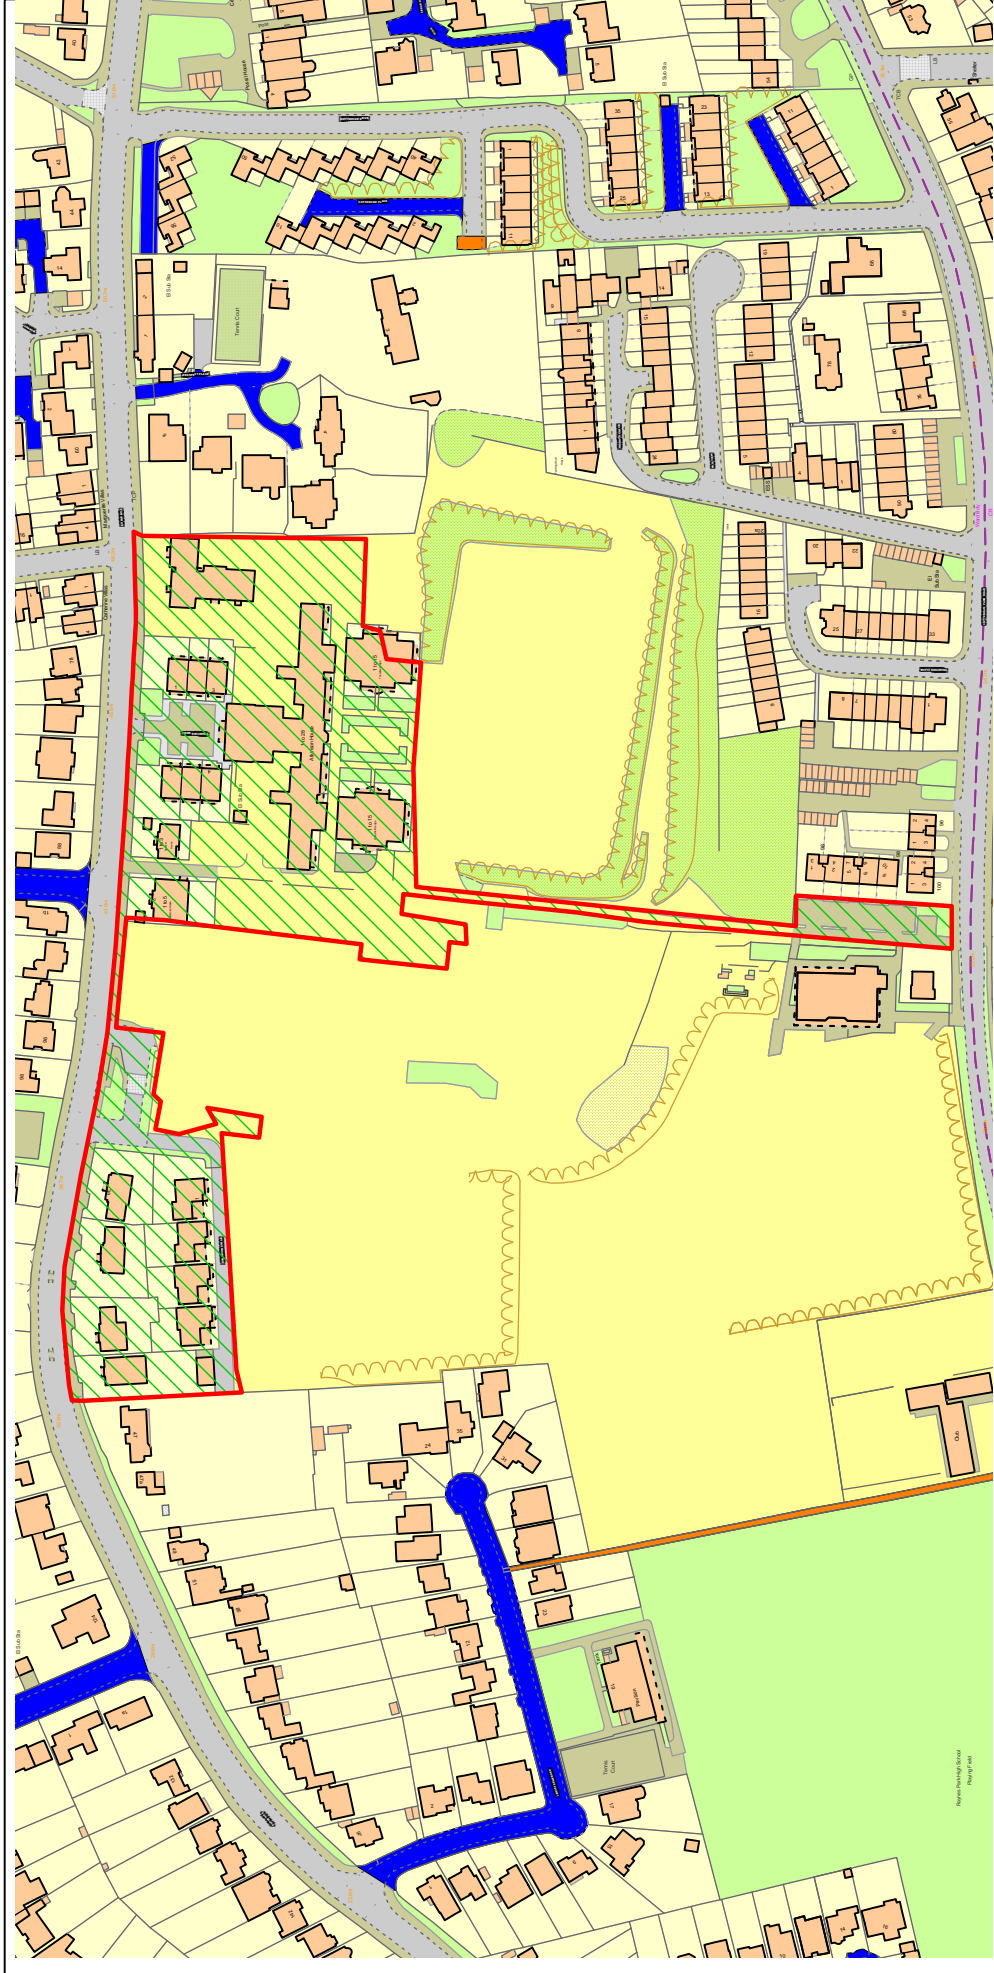

NORTHGATE SE GIS Print Template

Text Details **Former Atkinson Morley Site**

This material has been reproduced from Ordnance Survey digital map data with the permission of the controller of Her Majesty's Stationery Office, © Crown Copyright.

This page is intentionally left blank